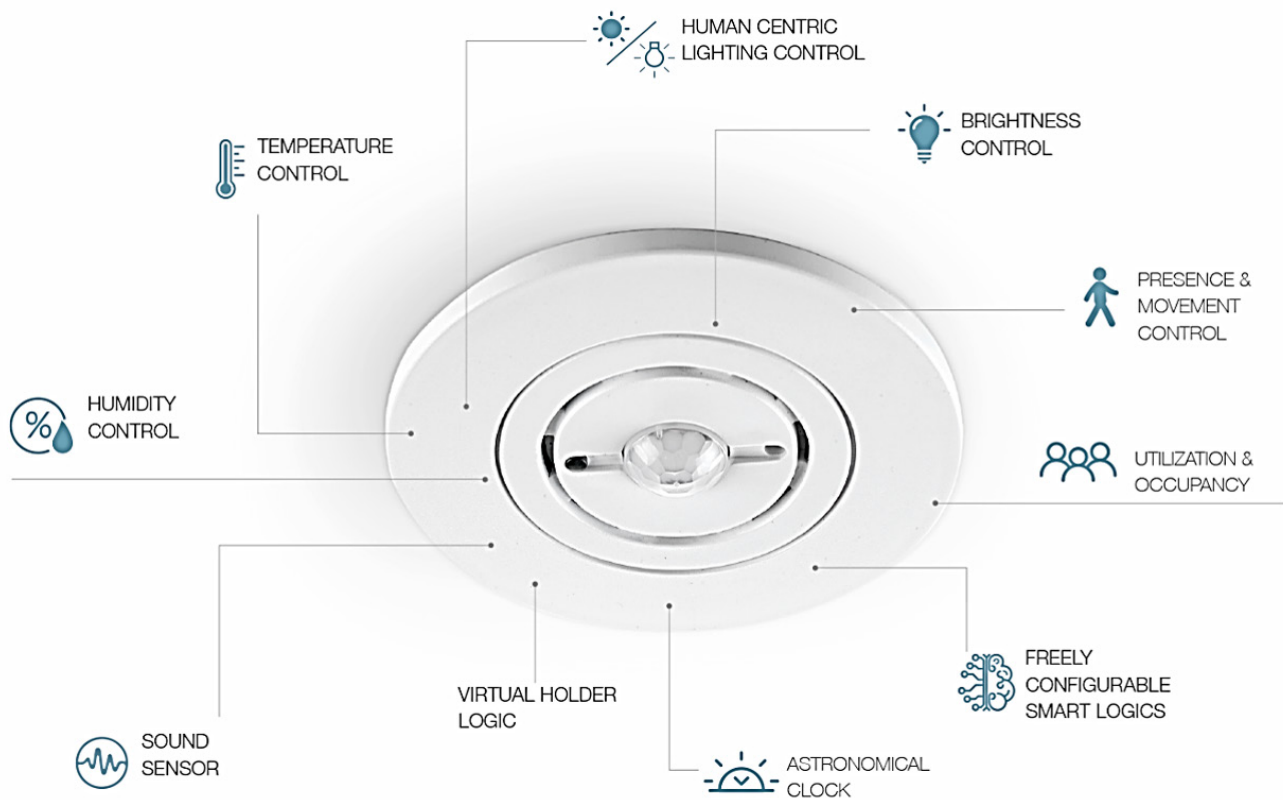

MULTI.SENSOR KNX

Innovative, smart, reliable

The power behind **your mission**

BASIC
Presence detector

GRPD-00-IWM-KNX
3 Digital inputs
• Presence detection

STANDARD
Presence detector

GRPD-01-IWM-KNX
2 Digital inputs
1 Analog / digital input
• Presence detection
• Temperature control
• Lighting control

HIGH BAY
Presence detector

GRPD-09-IWM-KNX
2 Digital inputs
1 Analog / digital input
• Presence detection
• Lighting control
• Installation up to 16 m

MULTI.SENSOR
Presence detector

GRPD-02-IWM-KNX
2 Digital inputs
1 Analog / digital input / smart sensor
• Presence detection
• Lighting control
• Temperature control (with embedded probe)
• Humidity sensor
• Sound sensor

Lighting Comfort Closer to Reality

HCL - Human Centric Lighting

Thanks to the "Circadian Rhythm" logic with which brightness and color temperature are imposed on the basis of predefined curves or on the real position of the sun during the day with respect to a terrestrial coordinate.